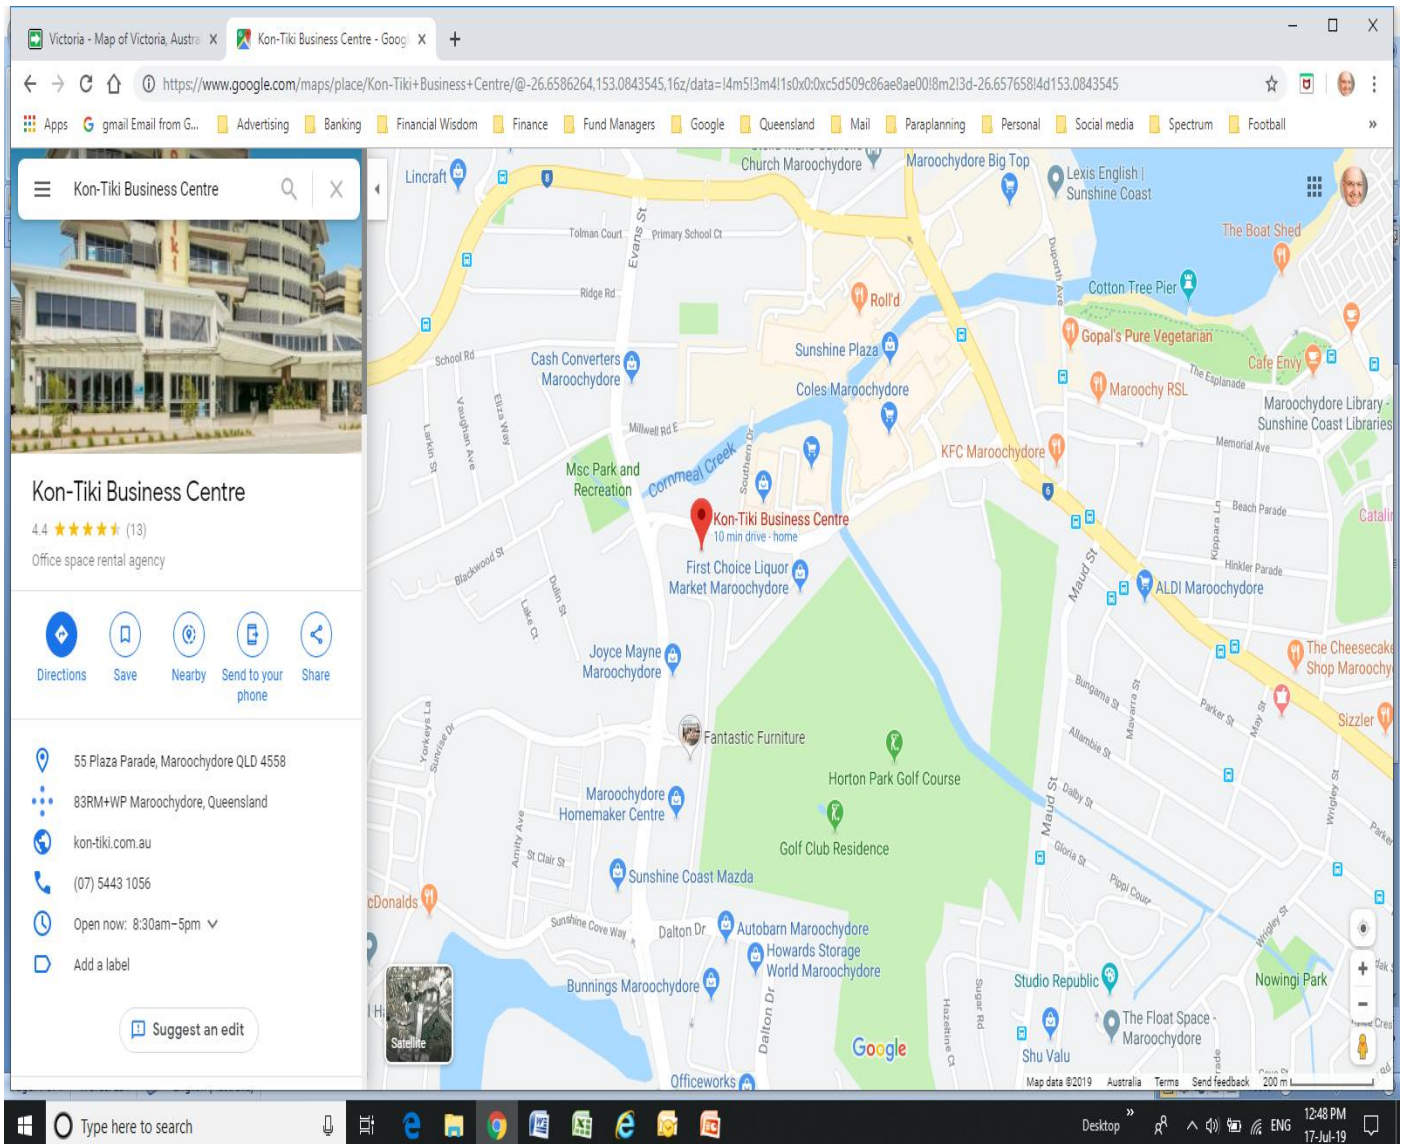

OFFICE LOCATION

My office is located in Tower 2 on Level 2 of the Kon-Tiki Centre at 55 Plaza Parade in Maroochydore.

I share my office with the Avoda Accounting Group.

There are 2 ways to access the parking at Kon-Tiki.

You can enter off Plaza Parade and come straight into the car park. Or you can enter off Dalton Drive next to the Lexus Dealer and drive down the laneway behind the Home Maker Centre.

Parking is often hard to find on the ground level but there is a ramp up to level 1 where spots are usually available. You can also access the lift to Tower 2 from the Level 1 car park.

On the ground level the lift for Tower 2 is next to the Nguyen Brothers Restaurant. Come out of the lift and walk straight ahead. We are in Suite 203 next to QInvest.

If you have any trouble finding me call on 0468 639 949.